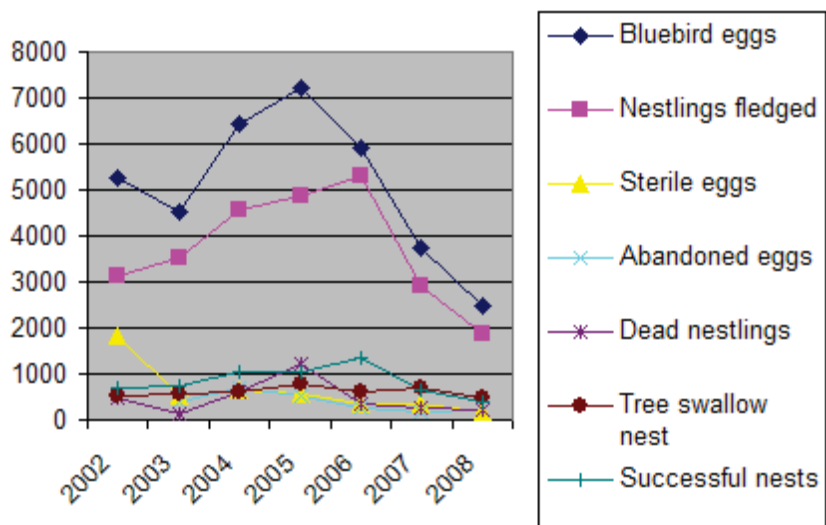

	2003	2004	2005	2006	2007	2008
Boxes available	2088	2062	2162	1907	1629	1164
Successful nests	756	1026	1024	1331	655	405
Bluebird eggs	4522	6453	7237	5900	3739	2483
Sterile eggs	530	660	579	363	352	187
Abandoned eggs	405	684	503	241	189	213
Dead nestlings	132	596	1230	352	264	219
Nestlings fledged	3529	4545	4866	5296	2914	1891
Adults banded	116	106	154	77	92	54
Nestlings banded	2507	2701	2583	3149	1663	1151
Recoveries	62	96	103	77	45	32
Tree swallow nests	568	623	788	609	675	482
Wren nests	20	18	49	22	29	41
Sparrow nests	34	36	39	63	54	29
Stolen/vandalized	32	57	52	27	140	10
Used twice	492	302	428	306	216	171

2008 MBT Stats

Band Issuance	MOBL
No/bands issued/2008	3046
No/bands USED/2008	1205
Bands returned in 2008	1841
No/bands issued/2007	3411
No/bands USED/2007	1757
Bands returned in 2007	1654
No/bands issued/2006	4948
No/bands USED/2006	3526
Bands returned in 2006	1422
No/bands issued/2005	5254
No/bands USED/2005	3122
Bands returned in 2005	2132
No/bands issued/2004	3810
No/bands USED/2004	3073
Bands returned in 2004	737
No/bands issued/2003	4467
No/bands USED/2003	2623
Bands returned in 2003	1844
No/bands issued/2002	3838
No/bands USED/2002	2307
Bands returned in 2002	1531
No/bands issued/2001	4107
No/bands USED/2001	2880
Bands returned in 2001	1227